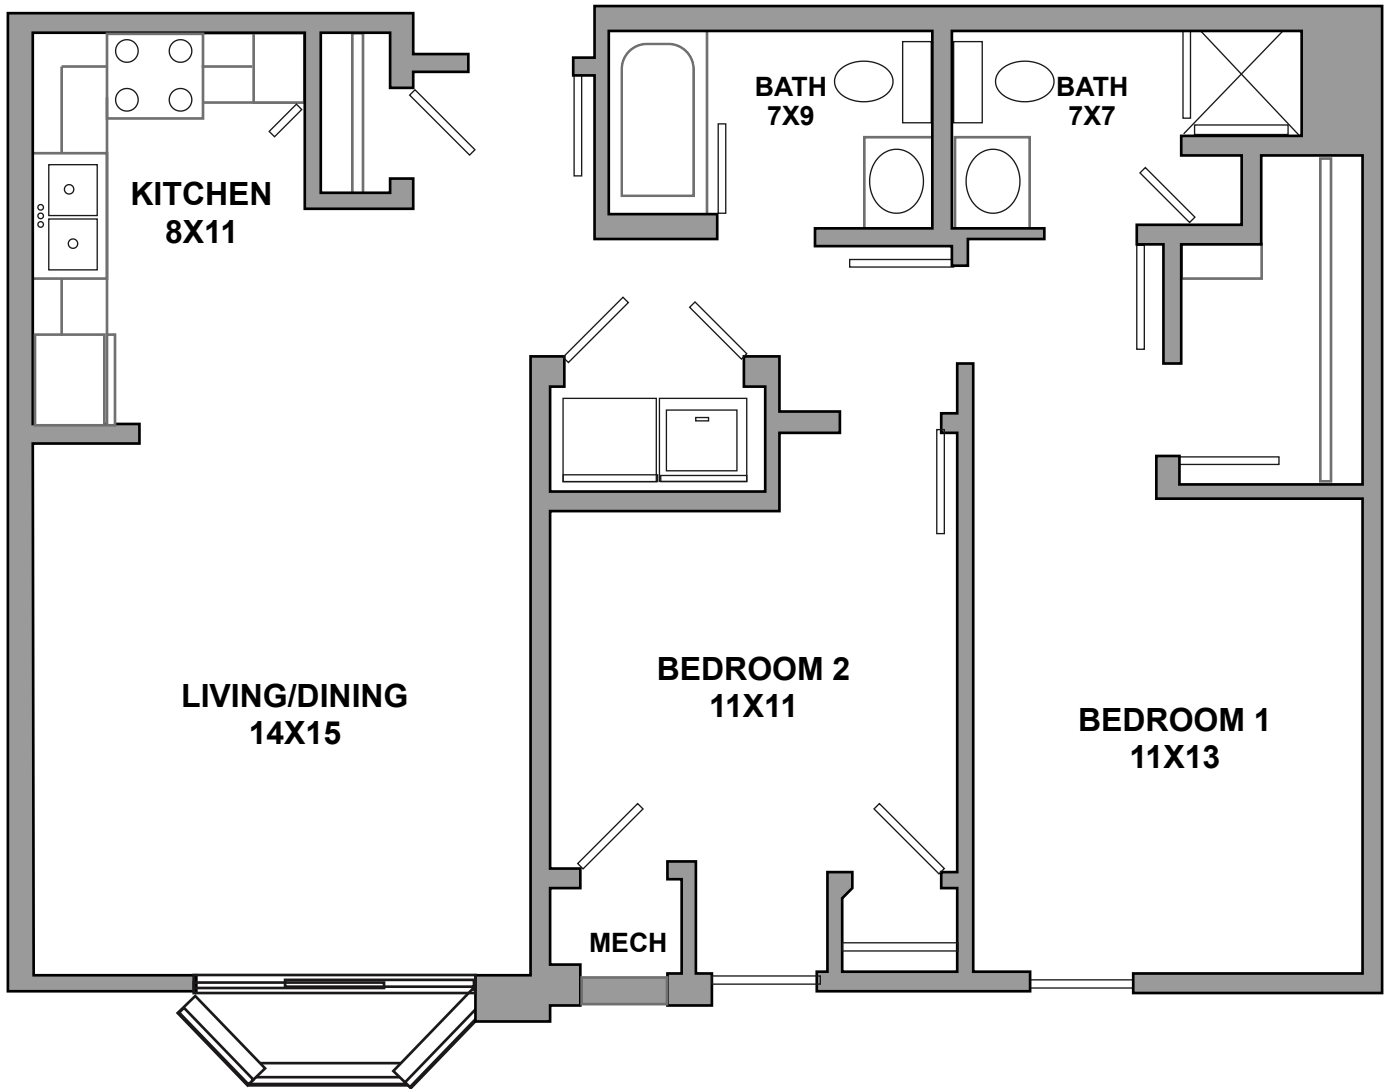

205 First Avenue East
Shakopee, MN 55379
952-445-5107

Unit Type A2
699 Square Feet
With Bay Window

Unit Type A
1 Bedroom
679 Square Feet

205 First Avenue East
Shakopee, MN 55379
952-445-5107

***Unit Type B2**
760 Square Feet
With Bay Window *Some Modified

Unit Type B
1 Bedroom
740 Square Feet

205 First Avenue East
Shakopee, MN 55379
952-445-5107

Unit Type C2
973 Square Feet
With Bay Window

Unit Type C
2 Bedroom 2 Bath
953 Square Feet

205 First Avenue East
Shakopee, MN 55379
952-445-5107

Unit Type D2
870 Square Feet
With Bay Window

Unit Type D
1 Bedroom + Den
850 Square Feet

205 First Avenue East
Shakopee, MN 55379
952-445-5107

Unit Type E2
1,138 Square Feet
With Bay Window

Unit Type E
2 Bedroom 2 Bath
1,118 Square Feet