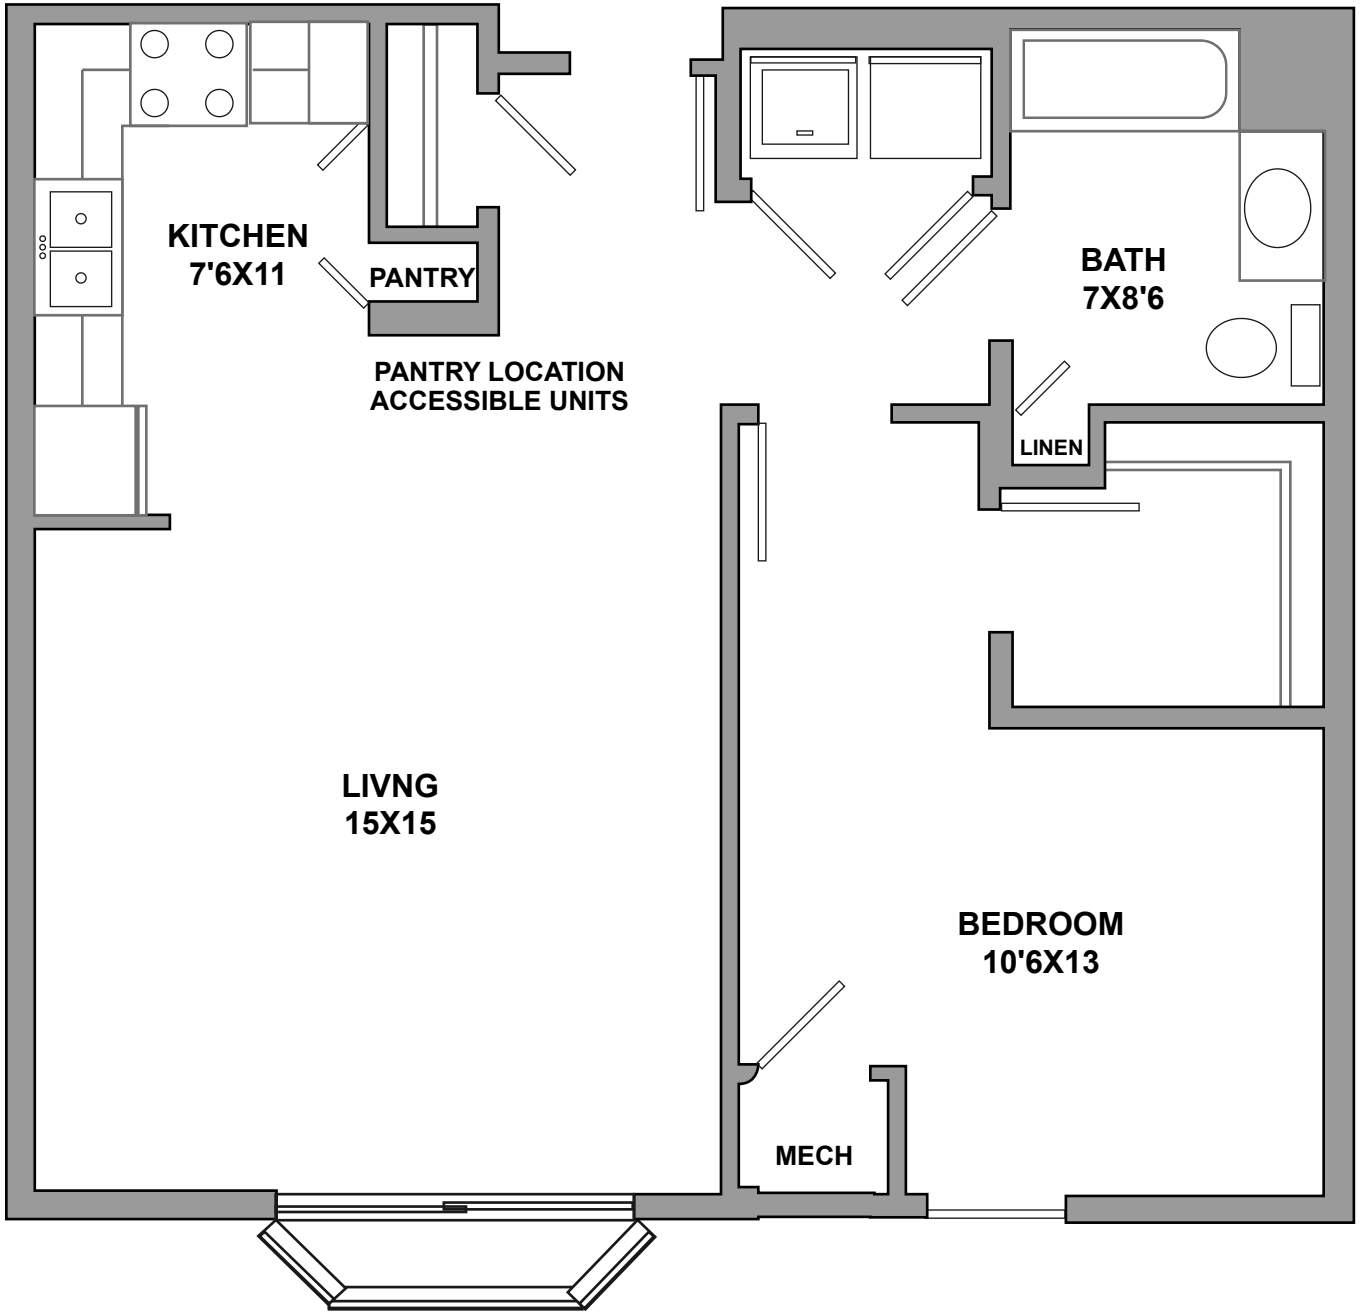

205 First Avenue East
Shakopee, MN 55379
952-445-5107

Unit Type A2
699 Square Feet
With Bay Window

Unit Type A
1 Bedroom
679 Square Feet

205 First Avenue East
Shakopee, MN 55379
952-445-5107

***Unit Type B2**
760 Square Feet
With Bay Window *Some Modified

Unit Type B
1 Bedroom
740 Square Feet

205 First Avenue East
Shakopee, MN 55379
952-445-5107

Unit Type C2
973 Square Feet
With Bay Window

Unit Type C
2 Bedroom 2 Bath
953 Square Feet

205 First Avenue East
Shakopee, MN 55379
952-445-5107

Unit Type D2
870 Square Feet
With Bay Window

Unit Type D
1 Bedroom + Den
850 Square Feet

205 First Avenue East
Shakopee, MN 55379
952-445-5107

Unit Type E2
1,138 Square Feet
With Bay Window

Unit Type E
2 Bedroom 2 Bath
1,118 Square Feet