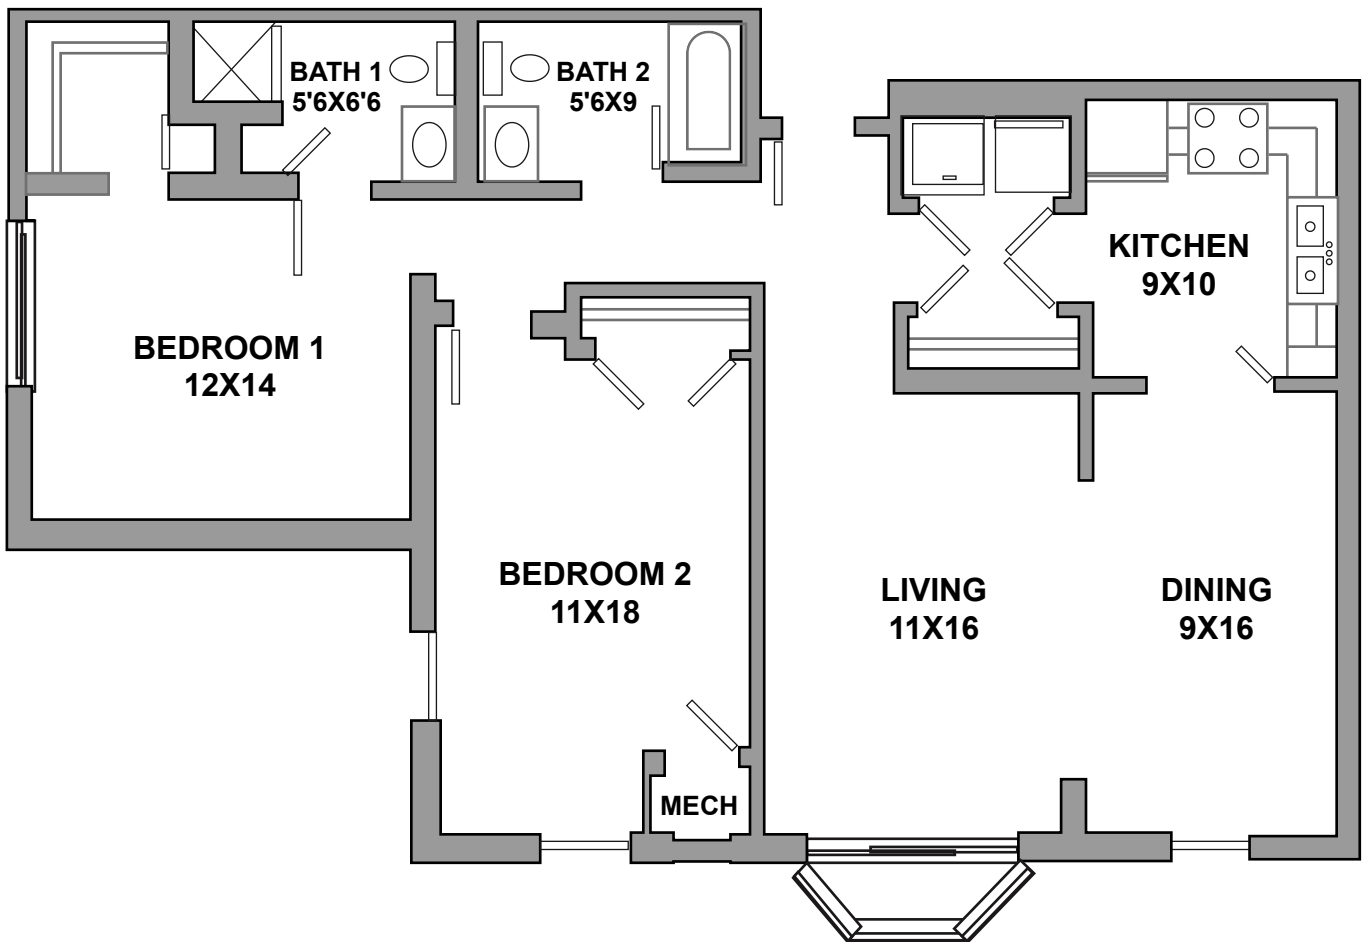

205 First Avenue East
Shakopee, MN 55379
952-445-5107

Unit Type A2
699 Square Feet
With Bay Window

Unit Type A
1 Bedroom
679 Square Feet

205 First Avenue East
Shakopee, MN 55379
952-445-5107

***Unit Type B2**
760 Square Feet
With Bay Window *Some Modified

Unit Type B
1 Bedroom
740 Square Feet

205 First Avenue East
Shakopee, MN 55379
952-445-5107

Unit Type C2
973 Square Feet
With Bay Window

Unit Type C
2 Bedroom 2 Bath
953 Square Feet

205 First Avenue East
Shakopee, MN 55379
952-445-5107

Unit Type D2
870 Square Feet
With Bay Window

Unit Type D
1 Bedroom + Den
850 Square Feet

205 First Avenue East
Shakopee, MN 55379
952-445-5107

Unit Type E2
1,138 Square Feet
With Bay Window

Unit Type E
2 Bedroom 2 Bath
1,118 Square Feet