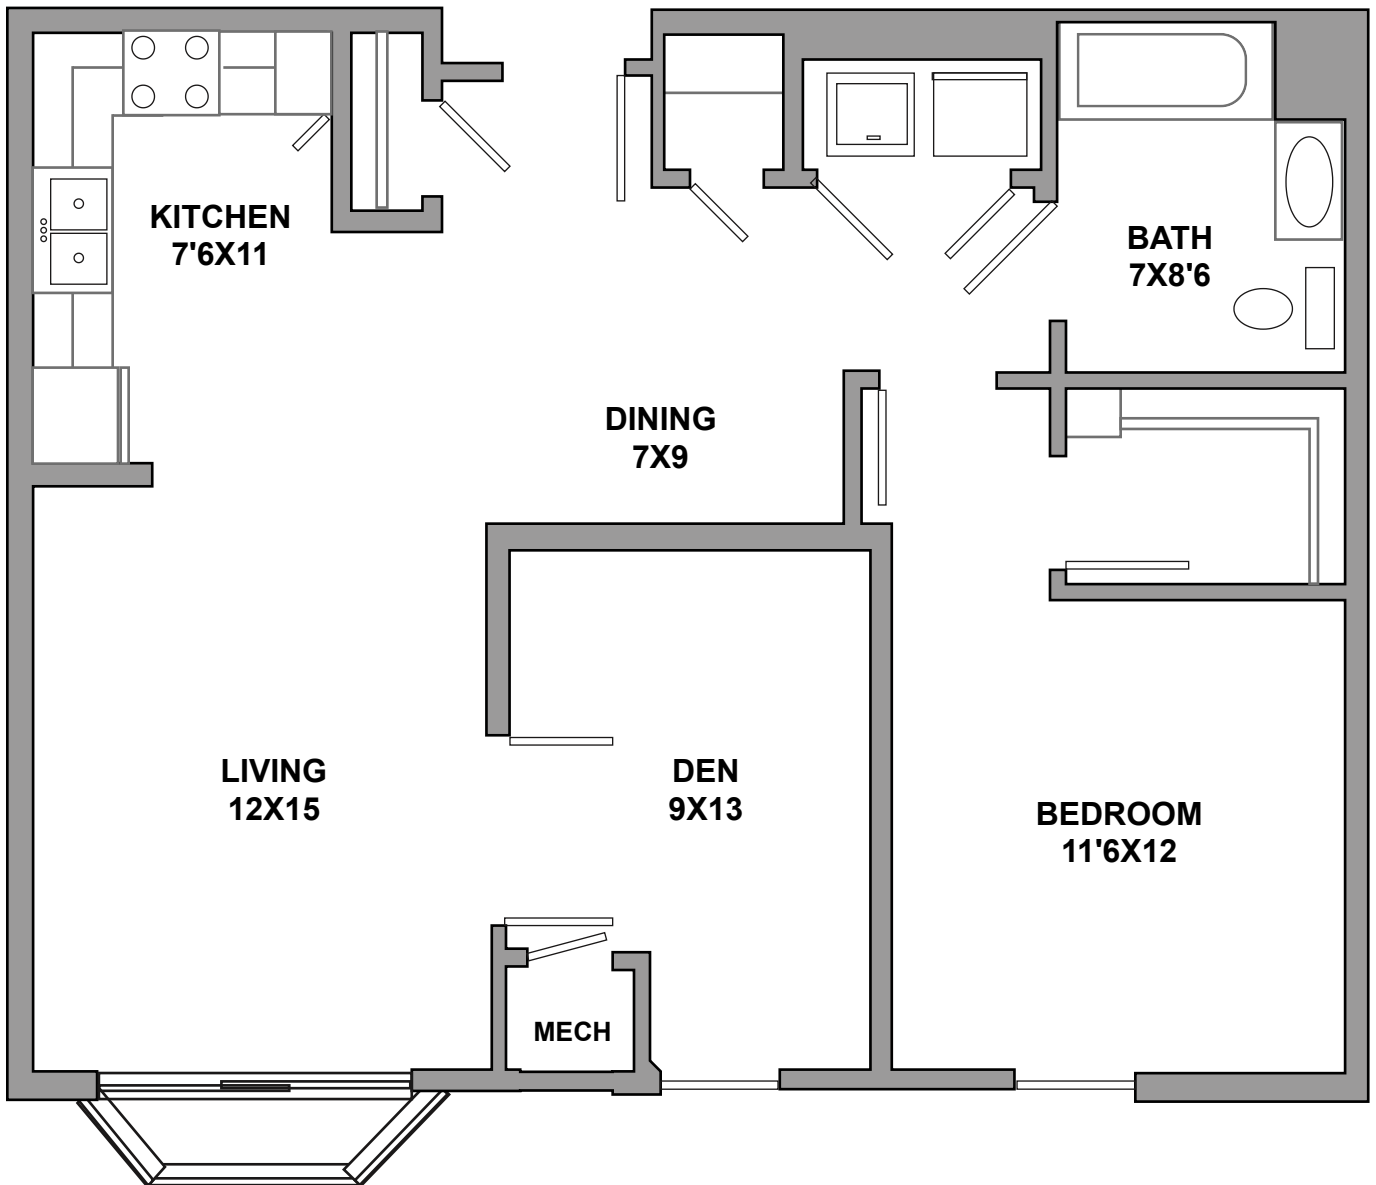

205 First Avenue East
Shakopee, MN 55379
952-445-5107

Unit Type A2
699 Square Feet
With Bay Window

Unit Type A
1 Bedroom
679 Square Feet

205 First Avenue East
Shakopee, MN 55379
952-445-5107

***Unit Type B2**
760 Square Feet
With Bay Window *Some Modified

Unit Type B
1 Bedroom
740 Square Feet

205 First Avenue East
Shakopee, MN 55379
952-445-5107

Unit Type C2
973 Square Feet
With Bay Window

Unit Type C
2 Bedroom 2 Bath
953 Square Feet

205 First Avenue East
Shakopee, MN 55379
952-445-5107

Unit Type D2
870 Square Feet
With Bay Window

Unit Type D
1 Bedroom + Den
850 Square Feet

205 First Avenue East
Shakopee, MN 55379
952-445-5107

Unit Type E2
1,138 Square Feet
With Bay Window

Unit Type E
2 Bedroom 2 Bath
1,118 Square Feet