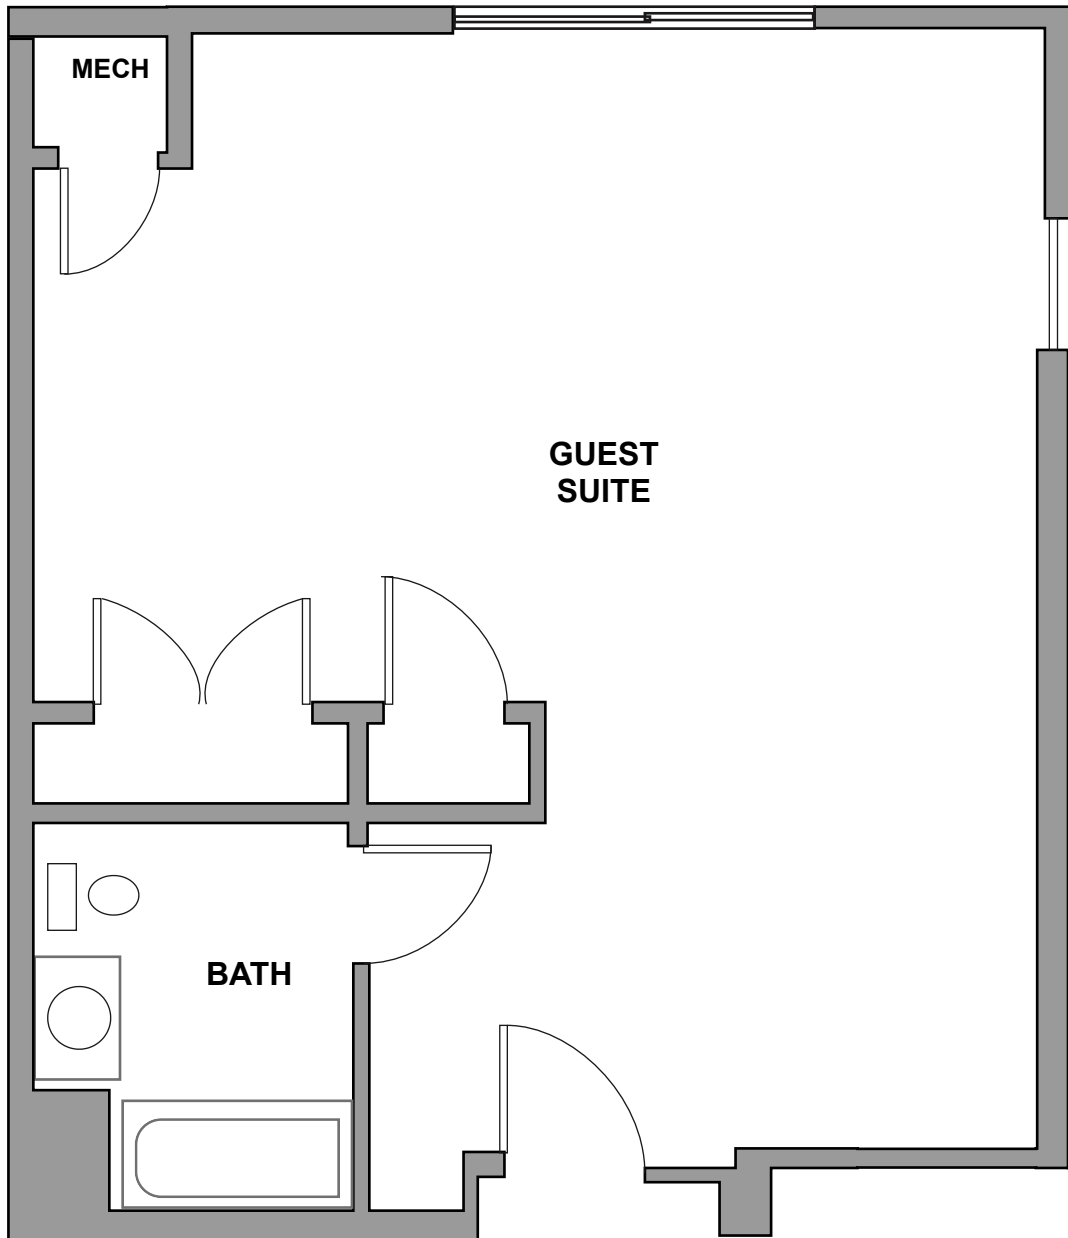

205 First Avenue East
Shakopee, MN 55379
952-445-5107

Unit Type A2
699 Square Feet
With Bay Window

Unit Type A
1 Bedroom
679 Square Feet

205 First Avenue East
Shakopee, MN 55379
952-445-5107

***Unit Type B2**
760 Square Feet
With Bay Window *Some Modified

Unit Type B
1 Bedroom
740 Square Feet

205 First Avenue East
Shakopee, MN 55379
952-445-5107

Unit Type C2
973 Square Feet
With Bay Window

Unit Type C
2 Bedroom 2 Bath
953 Square Feet

205 First Avenue East
Shakopee, MN 55379
952-445-5107

Unit Type D2
870 Square Feet
With Bay Window

Unit Type D
1 Bedroom + Den
850 Square Feet

205 First Avenue East
Shakopee, MN 55379
952-445-5107

Unit Type E2
1,138 Square Feet
With Bay Window

Unit Type E
2 Bedroom 2 Bath
1,118 Square Feet